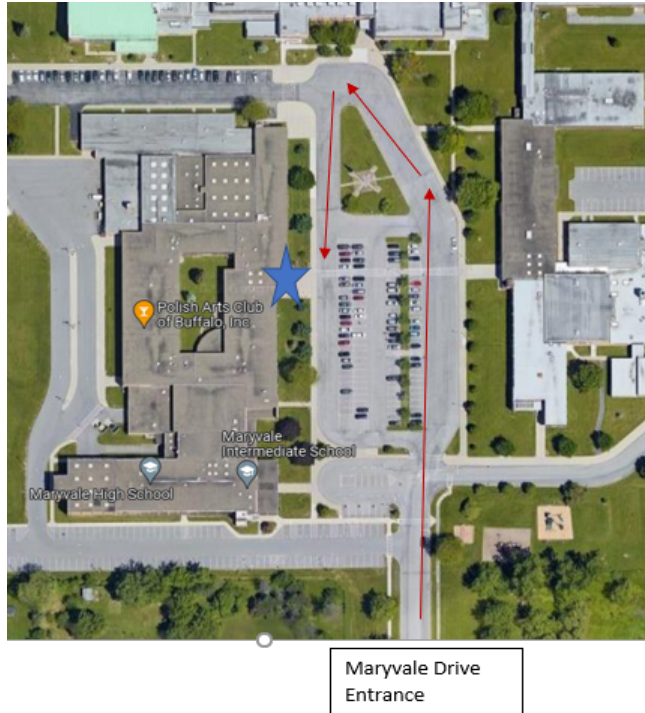

COLOR RUN PACKET PICKUP

Date: Wednesday May 4th Time: 6-7PM

Location: Maryvale Middle School 1050 Maryvale Drive

Drive up to the front of the building and a PTO representative will get your names and provide your packet. Tickets for the Basket Raffles will also be distributed so that you can put your name & phone number on them ahead of time. Please remember to bring to the color run as we will not have replacements.